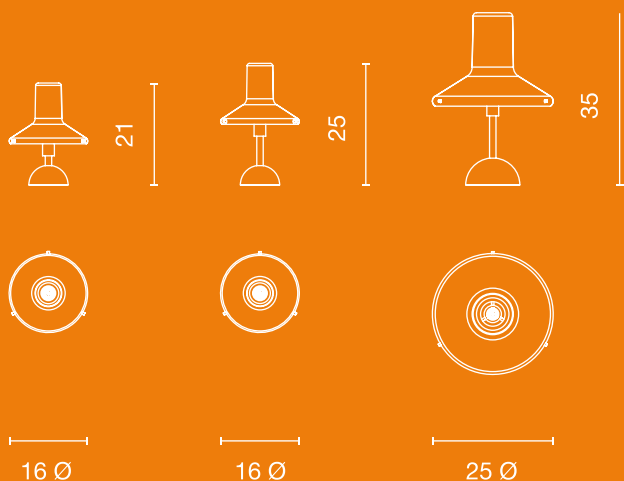

Units = Cm

Olly 2016

Details

+ Mounting	<i>Table lamp</i>
+ Materials	<i>Brass/glass</i>
+ Weight (Kg)	3,5

Rating

+ Bulb type	<i>1 x HSGS max 33W G9</i>
+ Working voltage (V)	<i>220/240</i>
+ Protection	<i>Class II / IP 20</i>

Finishing

- TOL 300-0101 Chrome/white glass (S)
- TOL 300-1313 Satin brass/pale yellow glass (S)
- TOL 300-1414 Satin burnished brass/smoky grey glass (S)
- TOL 310-0101 Chrome/white glass (M)
- TOL 310-1313 Satin brass/pale yellow glass (M)
- TOL 310-1414 Satin burnished brass/smoky grey glass (M)
- TOL 320-0101 Chrome/white glass (L)
- TOL 320-1313 Satin brass/pale yellow glass (L)
- TOL 320-1414 Satin burnished brass/smoky grey glass (L)